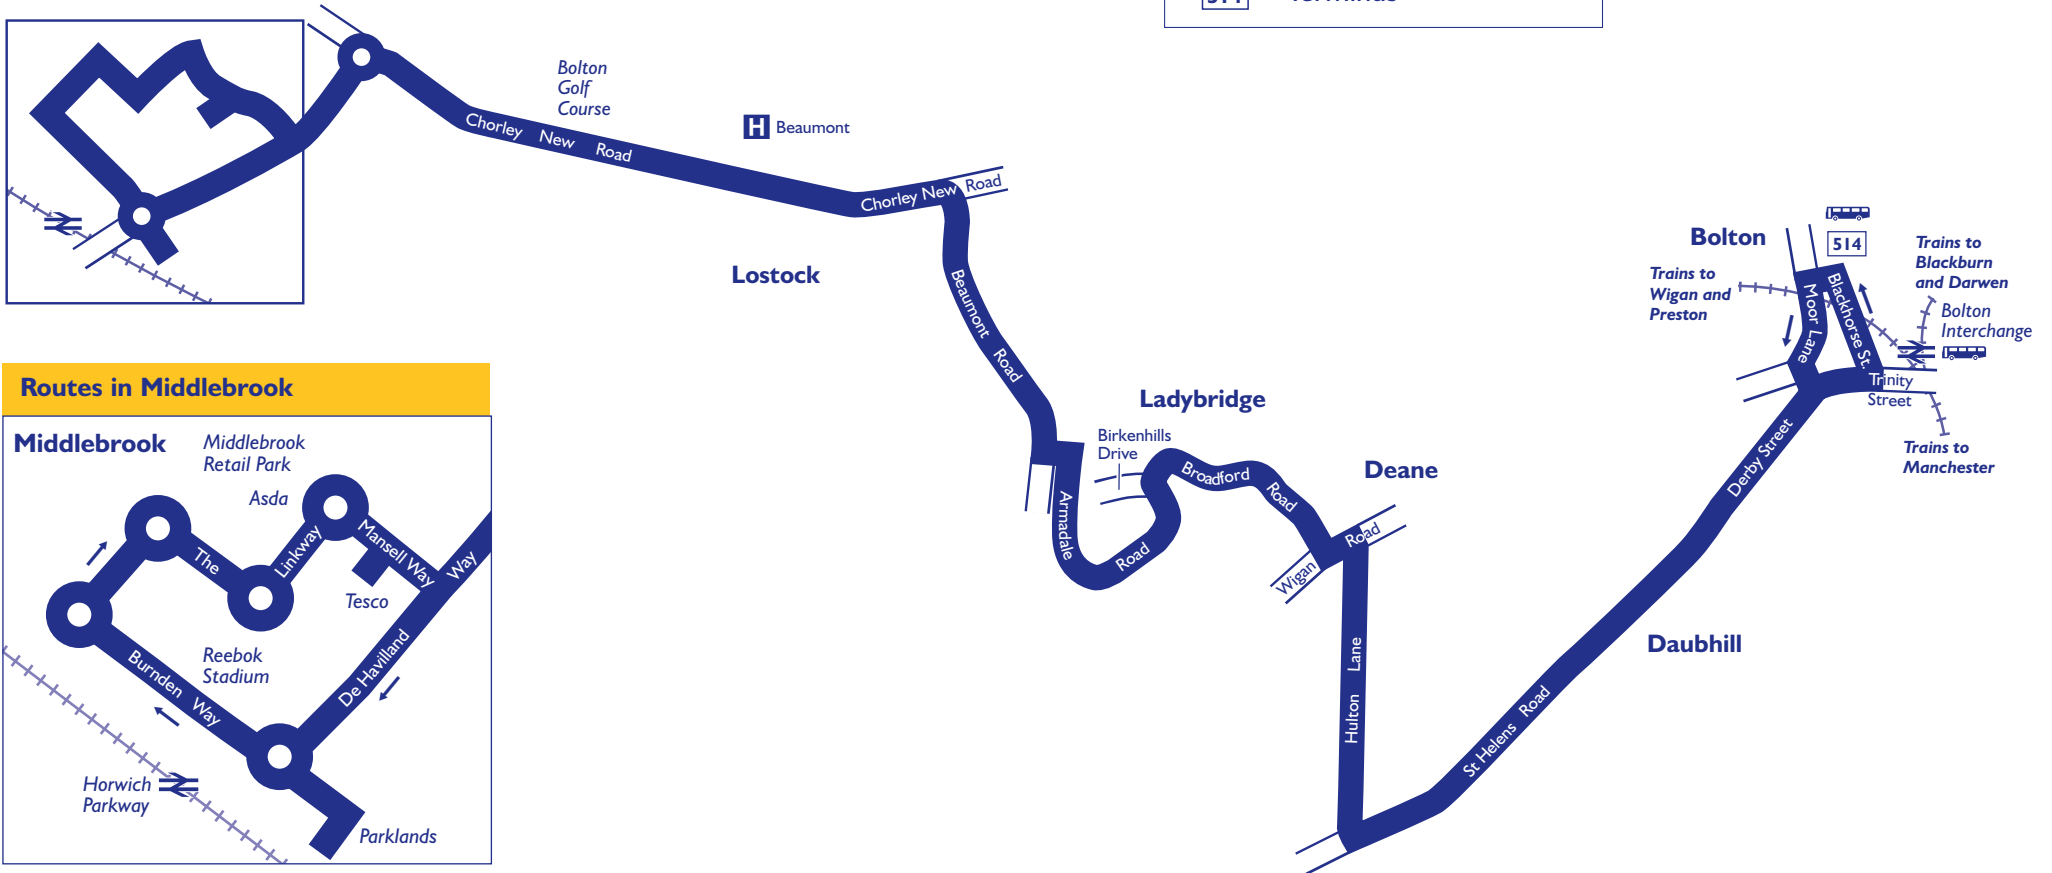

Travelshop

**Opening times of GMPTE Travelshops
in the area covered by this leaflet**

Bolton Bus Station

Mon to Fri 7am to 5.30pm

Saturday 8am to 5.30pm

Sunday* Closed

*Including public holidays

Buses run by

South Lancs Travel
 Unit 22/23 Chanters Industrial Estate
 Atherton
 M46 9BP
 Telephone 01942 888893

Connection points

-  **Bus:** Bolton bus station
Bolton Interchange
-  **Train:** Horwich Parkway train station
Bolton Interchange

KEY

-  – Bus route
-  – Train line
-  – Direction of travel
-  – Bus station/
– main connection point
-  – Train station
-  – Hospital
-  – Terminus

Route plan for bus number

514

Routes in Middlebrook

Printed on paper made using pulp from fully sustainable, responsibly managed forestation, which is bleached without using elemental chlorine. It has been awarded the Nordic Swan certificate, complying with stringent controls of production processes, effluent discharge and environmental impact.