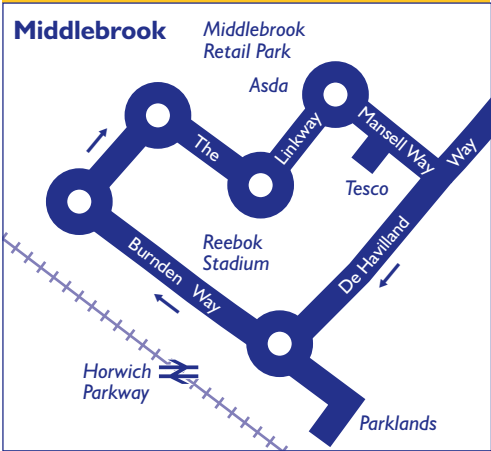

South Lancs Travel
 Unit 22/23 Chanters Industrial Estate
 Atherton
 M46 9BP
 Telephone 01942 888893

Connection points

-  **Bus:** Bolton bus station
Bolton Interchange
-  **Train:** Horwich Parkway train station
Bolton Interchange

KEY

-  – Bus route
-  – Train line
-  – Direction of travel
-  – Bus station/
– main connection point
-  – Train station
-  – Hospital
-  – Terminus

Route plan for bus number

514

Routes in Middlebrook

Printed on paper made using pulp from fully sustainable, responsibly managed forestation, which is bleached without using elemental chlorine. It has been awarded the Nordic Swan certificate, complying with stringent controls of production processes, effluent discharge and environmental impact.