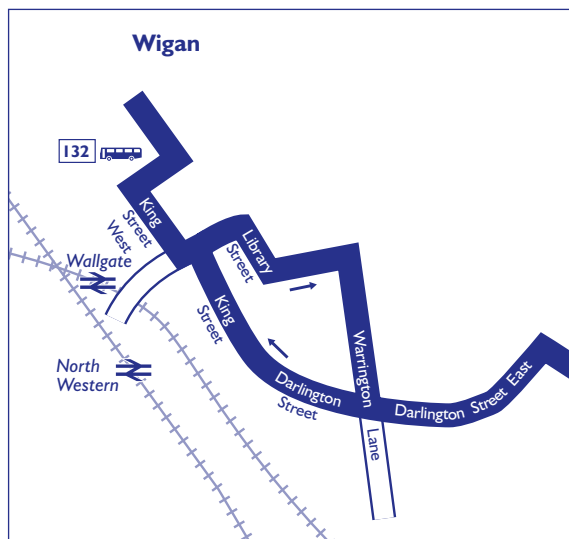

Travelshop

Opening times of GMPT **Travelshops** in the area covered by this leaflet

Leigh Bus Station

Monday	9.30am to 1.15pm and 2pm to 5pm
Tue to Thur	8.30am to 1.15pm and 2pm to 4pm
Friday	7.30am to 11.15am and 12pm to 3pm
Saturday	8.30am to 1.15pm and 2pm to 4pm
Sunday*	Closed

Wigan Bus Station

Mon to Sat	8.30am to 1.15pm and 2pm to 4pm
Sunday*	Closed

*Including public holidays

Connection points

- Bus:** Wigan bus station
The Trafford Centre bus station
- Train:** Wigan Wallgate train station
Wigan North Western train station

KEY	
	– Bus route
	– Train line
	– Direction of travel
	– Bus station/ main connection point
	– Train station
	– Terminus

Route in Wigan town centre

Buses run by

South Lancs Travel
 Unit 22/23 Chanters Industrial Estate
 Atherton
 M46 9BP
 Telephone 01942 888893

Saturdays

The Trafford Centre, Bus Station					0940	and every 30 mins until	1540	1615	1645	1745
Boothstown, Simpson Road					0950		1550	1625	1657	1757
Tyldesley, Square	0800	0830	0900	0930	1000		1600	1633	1705	1805
Atherton, Punch Bowl	0805	0835	0905	0935	1005		1605	1638	1710	1810
Hindley Green, Leigh Road	0815	0845	0912	0942	1010		1610	1643	1717	1817
Hindley, Bird i' th' Hand	0825	0855	0920	0950	1016		1616	1650	1725	1824
Wigan, Bus Station	0840	0910	0935	1005	1031	1631	1705	1735	1832	