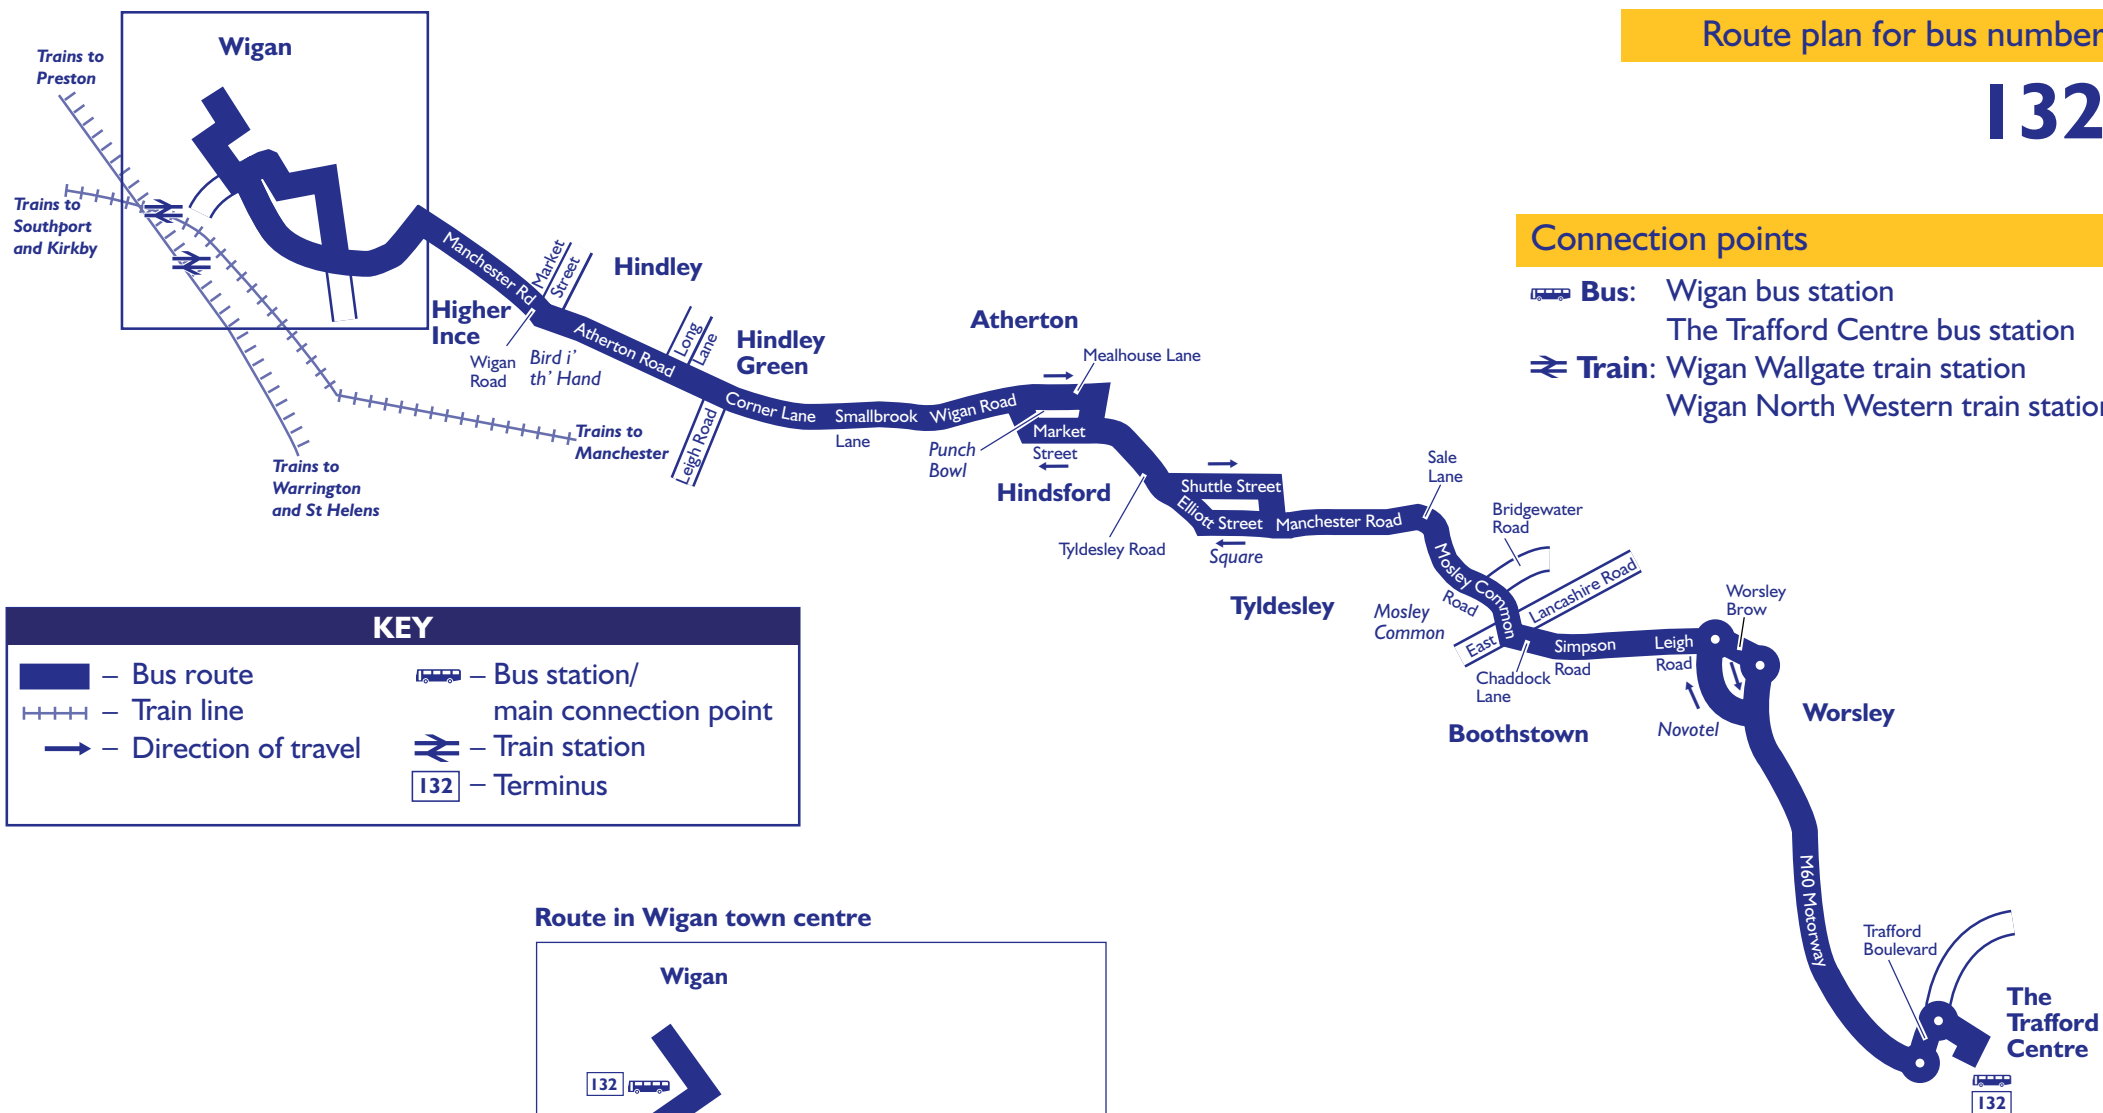

- **Web site**
- **Bus Station poster**
- **Leaflet from outlets**

Using this timetable

Timetables show the direction of travel, bus numbers and the days of the week.

- Main stops on the route are listed on the left. Each journey reads down the page.
- Where no time is shown against a particular stop, the bus does not stop there on that journey.
- Check any symbols which are shown and the meanings at the bottom of the page.
- A route plan is also included in this leaflet.

Travelshop

Opening times of GMPT **Travelshops** in the area covered by this leaflet

Leigh Bus Station

Monday	9.30am to 1.15pm and 2pm to 5pm
Tue to Thur	8.30am to 1.15pm and 2pm to 4pm
Friday	7.30am to 11.15am and 12pm to 3pm
Saturday	8.30am to 1.15pm and 2pm to 4pm
Sunday*	Closed

Wigan Bus Station

Mon to Sat	8.30am to 1.15pm and 2pm to 4pm
Sunday*	Closed

*Including public holidays

Connection points

- Bus:** Wigan bus station
The Trafford Centre bus station
- Train:** Wigan Wallgate train station
Wigan North Western train station

KEY	
	– Bus route
	– Train line
	– Direction of travel
	– Bus station/ main connection point
	– Train station
	– Terminus

Route in Wigan town centre

Buses run by

South Lancs Travel
 Unit 22/23 Chanters Industrial Estate
 Atherton
 M46 9BP
 Telephone 01942 888893